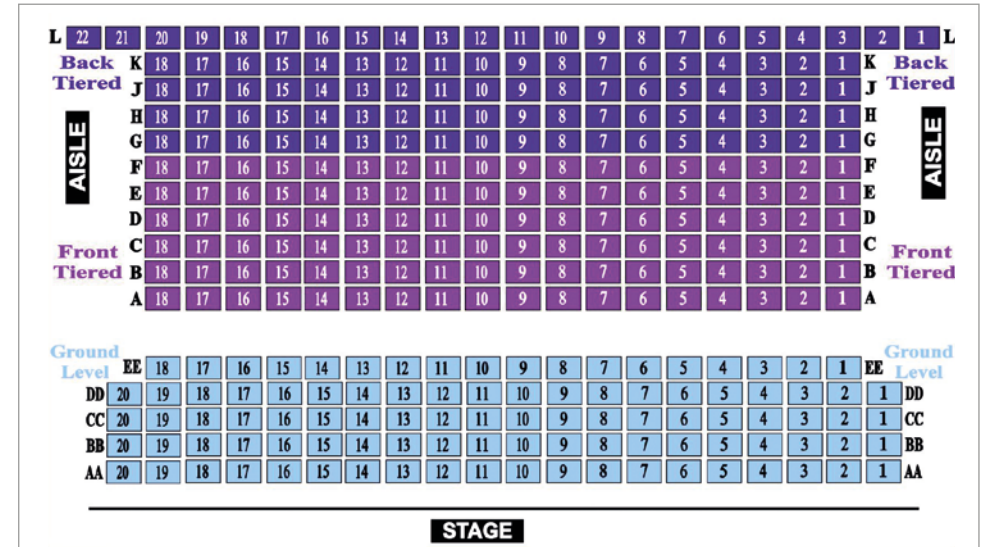

Latecomers: Please allow plenty of time to get to the Centre, and to take your seat. Latecomers are very disturbing to an audience and may not be allowed to enter the auditorium until a suitable break in the performance.

Theatre-goers: Photography, recording and the use of mobile phones are not permitted in the auditorium and anyone whose behaviour unreasonably affects the enjoyment of others may be asked to leave without a refund.

Babes in arms: We welcome children, but request that parents ensure they are under control at all times. We indicate an approximate age suitability for children’s shows, and most shows are not suitable for under 3 year olds. If a babe in arms has to be brought to facilitate other family members, a £3 baby ticket must be bought for under 1s. This is to comply with our entertainments license.

Administration

Telephone 01923 857546
admin@radlettcentre.com

The Radlett Centre Trust is a charitable company limited by guarantee.

Trust VAT No 649 4789 71
Registered Charity No 1037121
Limited Company No 2913278

Seating Plan