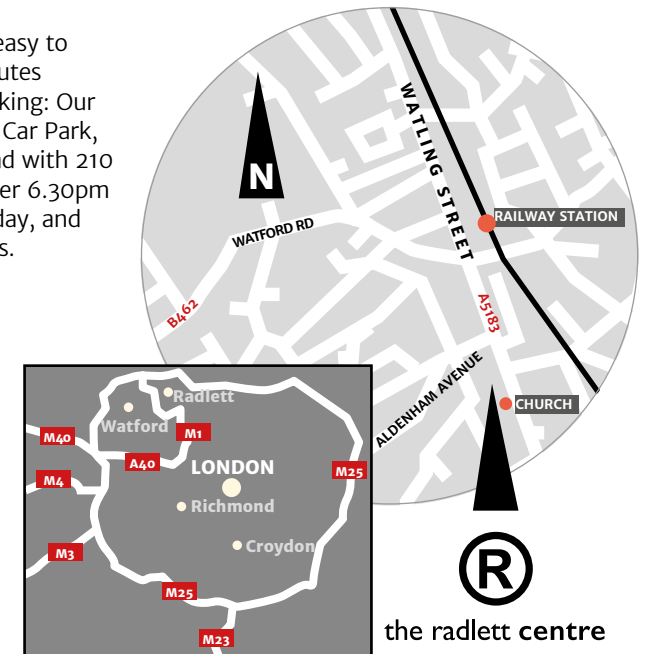

Access

By Car: The Radlett Centre is easy to get to by car within a few minutes drive from the M1 or M25. Parking: Our nearest car park is Newberries Car Park, situated directly across the road with 210 spaces. The car park is free after 6.30pm every evening and all day Sunday, and ‘pay and display’ at other times.

By Train: There is a regular Thameslink rail service with links to St Albans, Luton, & London St Pancras. The station is a two minute walk from the Centre. Passenger enquiries 08457 484950.

Access: The Radlett Centre can be easily accessed by wheelchair users. The main auditorium is equipped with an induction loop system.