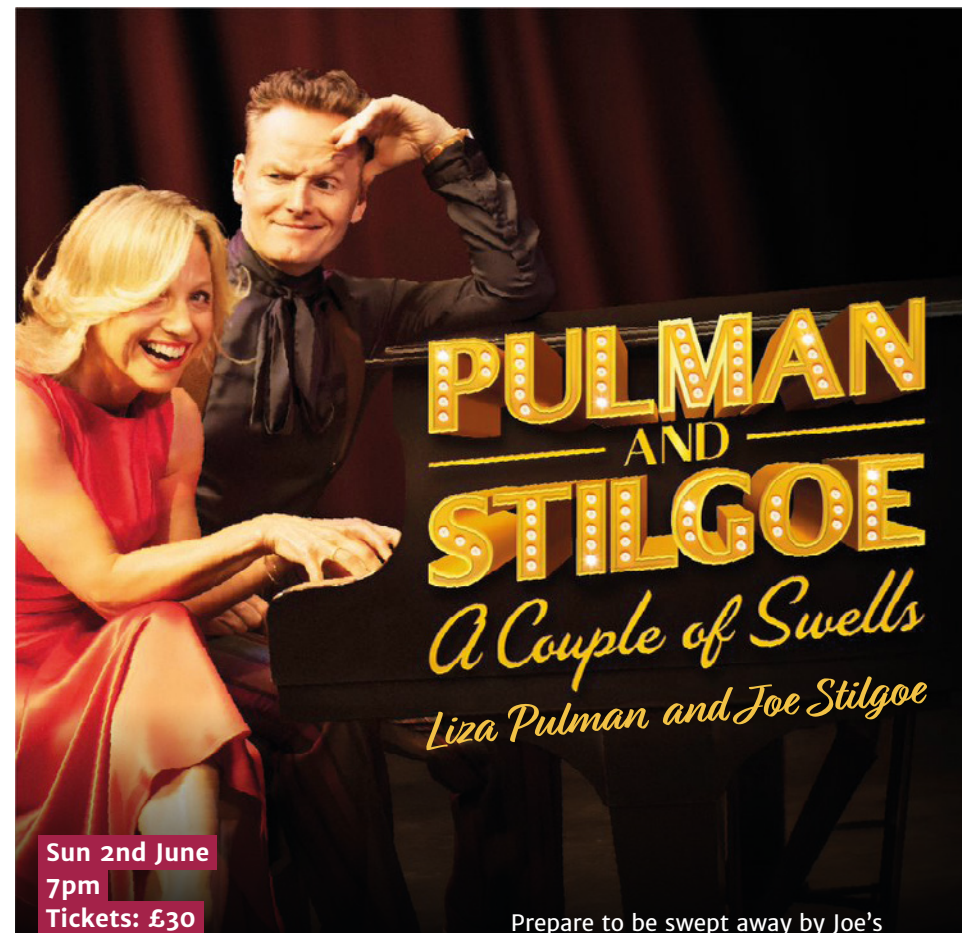

Woman Like Me
Fri 31st May
5pm
Tickets: £18

Rapunzel

Sat 1st June
1pm & 4pm

Tickets: £16.50, Family: £62

Let your hair down in a tangled adaptation of the popular fairy tale Rapunzel.

Scott Ritchie Productions proudly presents this exciting and fun musical adventure. With a wicked witch, a feisty heroine, a tap dancing horse and a host of adventures, Rapunzel promises to be a vibrant take on a classic and much loved story.

Packed with songs, dance routines and jokes a-plenty, there is something for everyone to love, so book your tickets now for this critically acclaimed theatrical production.

With an exciting opportunity to meet the characters after the show, this is sure to be a hair-raising production that you won't want to miss.

Runs: 1hr 45 mins (inc. interval)

Age: 5+

Sun 2nd June
7pm
Tickets: £30

..... a musical match made in heaven
... All That Dazzles ****

Oooh, it's SO good... Dawn French

Liza Pulman, comedienne, songstress and one third of the iconic Fascinating Aida, has teamed up with the quick-witted musical virtuoso Joe Stilgoe for a brand-new show. A Couple of Swells brings together their unique musical styles and stories from two fascinating careers, featuring some of their all-time favourite songs, sprinkled with heaps of panache and a whole lot of dazzle!

Pulman and Stilgoe are a magical musical pairing like no other. Think La La Land meets The Great American Songbook.

Book now for a special night of charm, wit and old-fashioned glamour in the company of two musical greats.